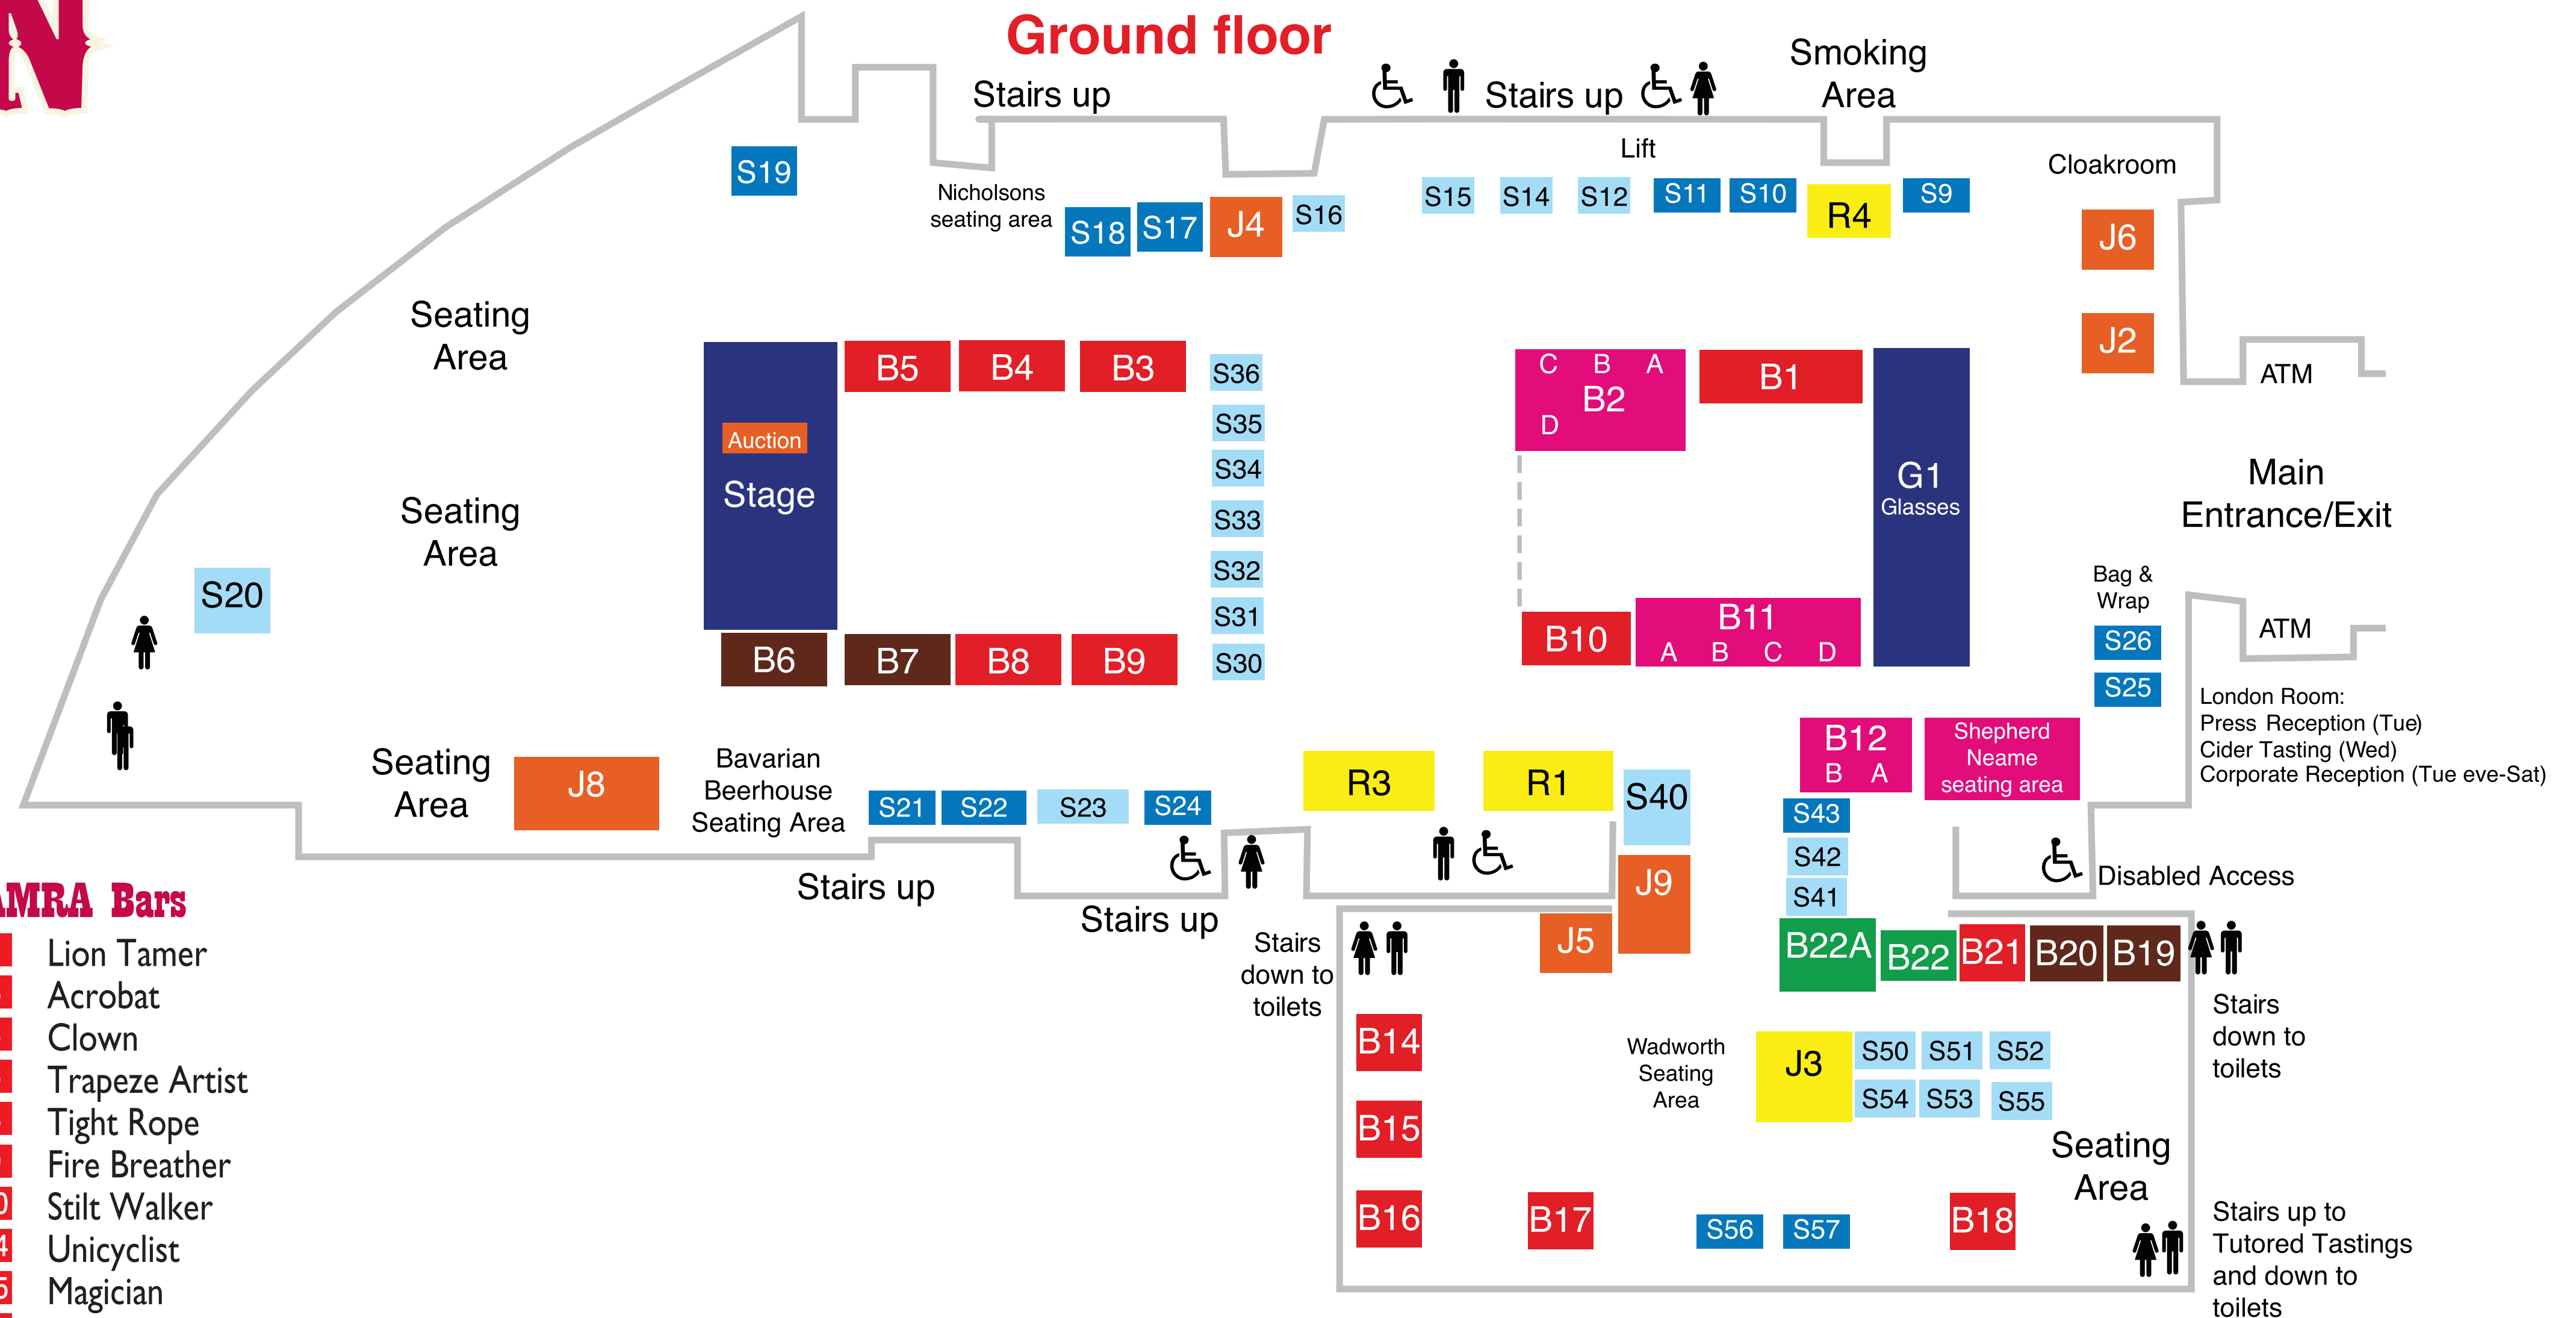

## Non-Food Stalls

- S10 Woodland Trust
  - S11 Charity of the Festival
  - S17 RSPB
  - S18 Viking Drinking Horns
  - S19 Bindi
  - S21 Spartisan Beer Soaps
  - S22 Fentimans
  - S24 Smart T's
  - S26 Oracle
  - S56 Creations
  - S57 Micro Pub
- Trade Day Only
- S9 Quarmby
  - S25 Cask Marque
  - S43 Beer Academy

## Brewery Bars

- B2 A Wells & Youngs | B Fullers
- C Greene King | D Harveys
- B11 A Wadworth | B SIBA | C Hogs Back | D Brains
- B12 A Shepherd Neame | B St Austell
- B22A Westons Cider & Perry bar

G1 Glasses

Where written:

Bavarian Beerhouse seating area

Wadworth seating area

- Outdoor smoking area

- Disabled Access

- Cloakroom

(Lifts marked on plan)

- First Aid

- Stairs

- Family Room

- Press Reception

- Toilets:

Women

Men

Disabled