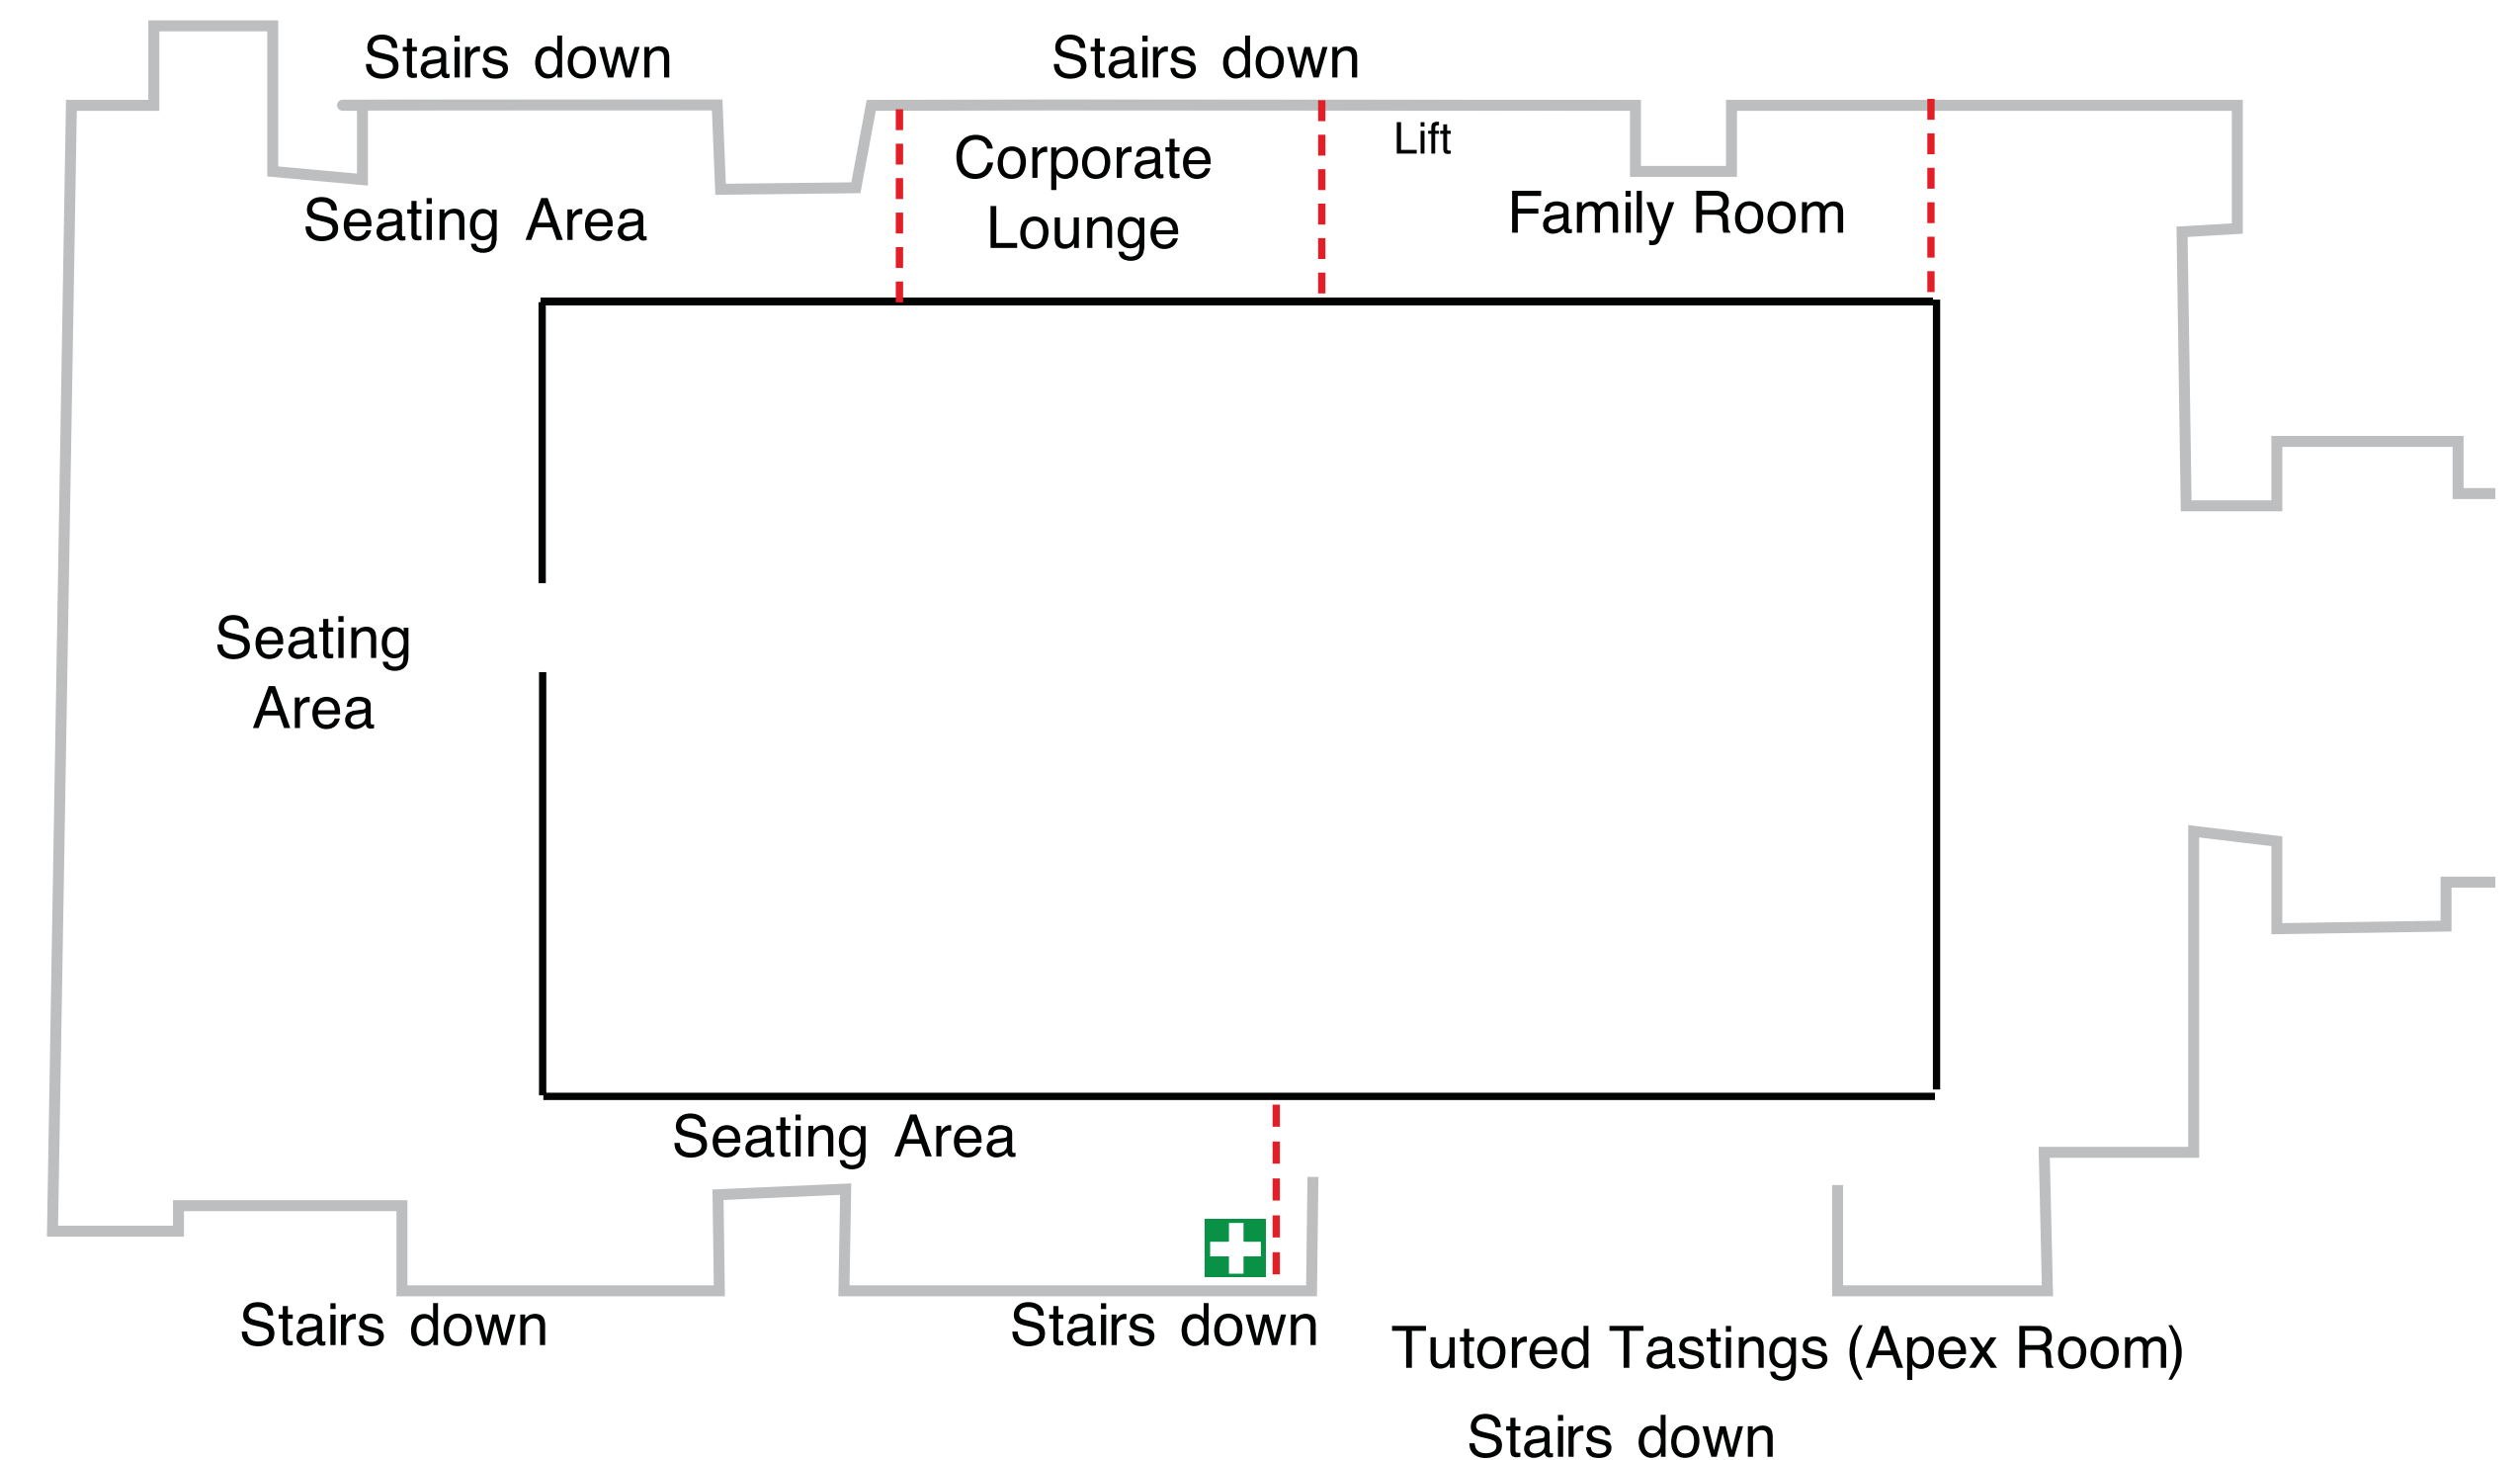

Upper Level

Enjoy the taste of the Great British Beer Festival at home, with bottle conditioned ales available at Tesco